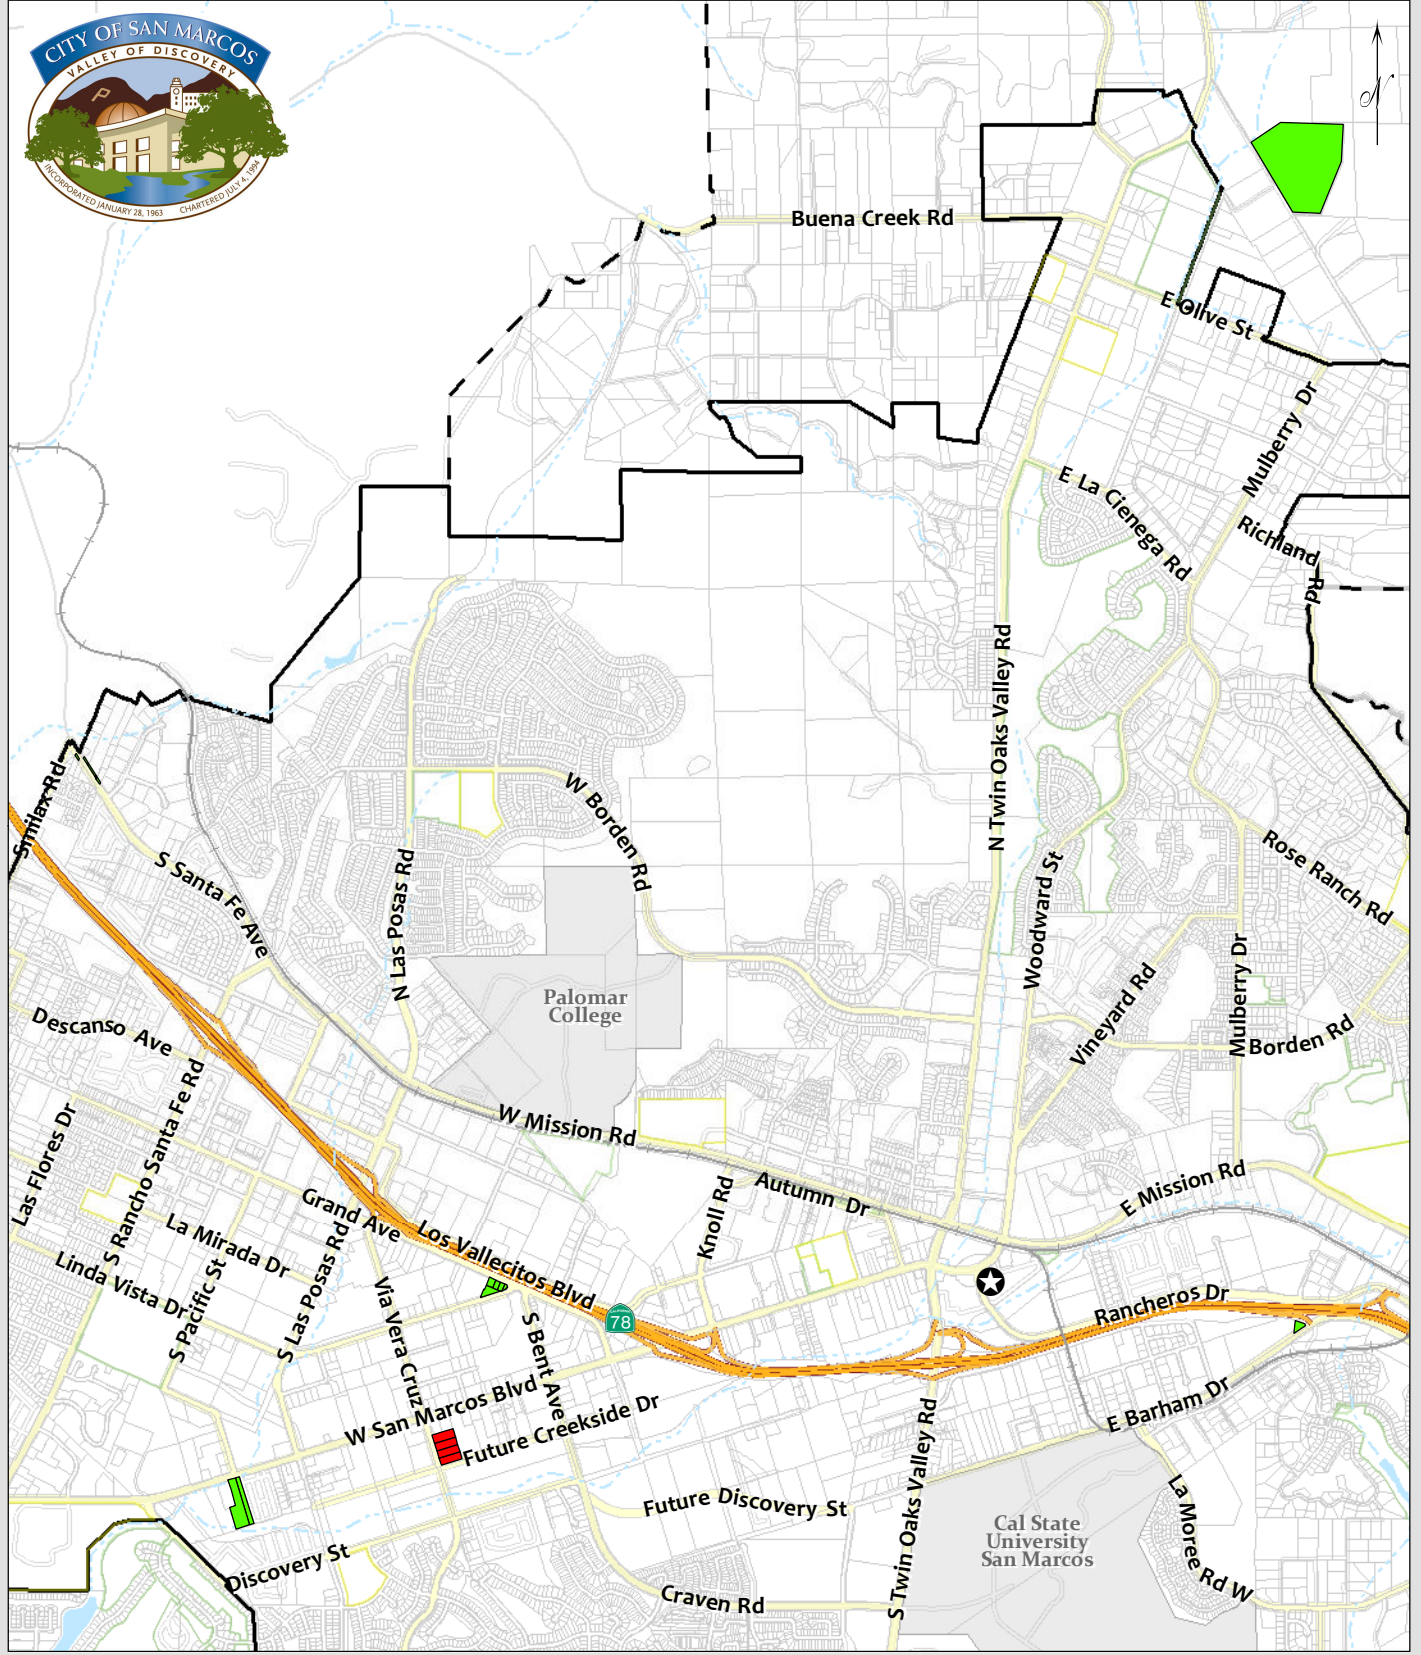

Attachment A
(Map of Properties)

X:\Projects\Redevelopment\Maps\PropertiesOwnedByRDA.201310171.LetterSize.mxd 10/17/2013 11:46:03 AM

Every effort has been made to assure the accuracy of the maps and data provided; however, some information may not be accurate or current. The City of San Marcos assumes no responsibility arising from use of this information and incorporates by reference its disclaimer regarding the lack of any warranties, whether expressed or implied, concerning the use of the same. For additional information see the Disclaimer on the City's website.

Properties Owned by the City of San Marcos Redevelopment Agency

CREATED BY: City of San Marcos GIS
SOURCES OF DATA: SanGIS, 03/13